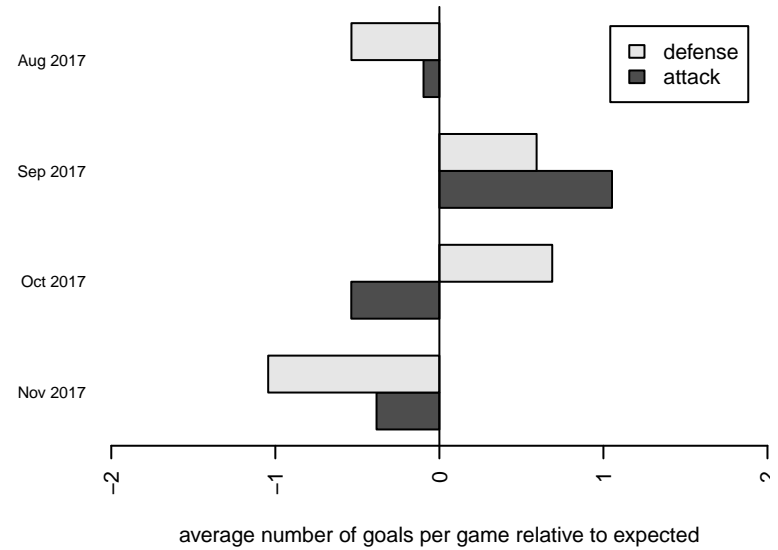

Performance relative to 13 month average