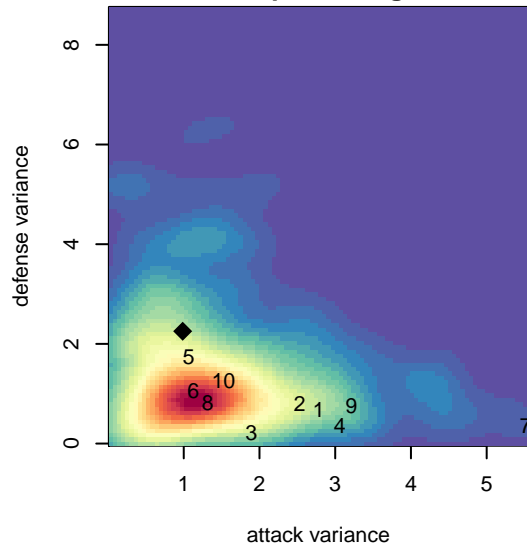

# PCU Red 1 G04

Portland City United SC  
Portland, OR  
G04 total strength=1403  
attack=6.76 defense=9.66  
fall league = PTT G04 Premier Red

alt names used:  
PCU 04G  
PCU 04G RED  
PCU 04G Red 1

Venues played:  
2017 PCU Summer Classic U13-U14 Gold  
2017 NW Champions Cup GIRLS 04  
2017 PTT G04 Premier Red

**PCU Red 1 G04**  
Dots are actual minus expected GF (blue circles) and GA (red triangles).  
Blue line is smoothed change in attack strength. Red is smoothed change in defense strength.

**attack and defense variance (black dot)  
relative to other teams  
and top 10 in region**