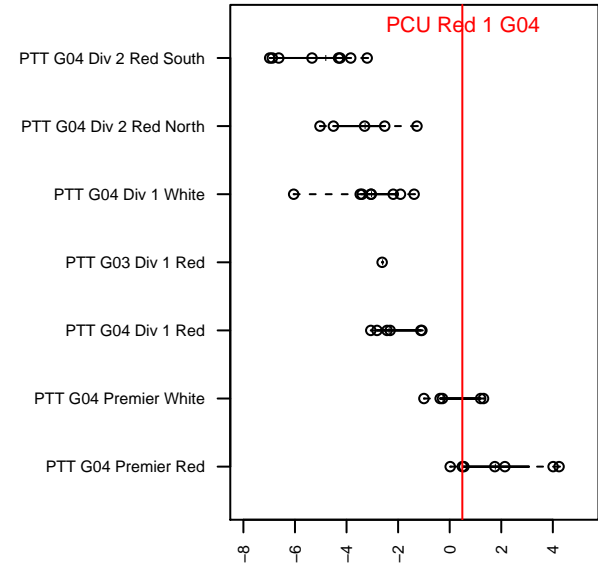

**attack and defense rating
relative to others at age
and all opponents in last 13 months**