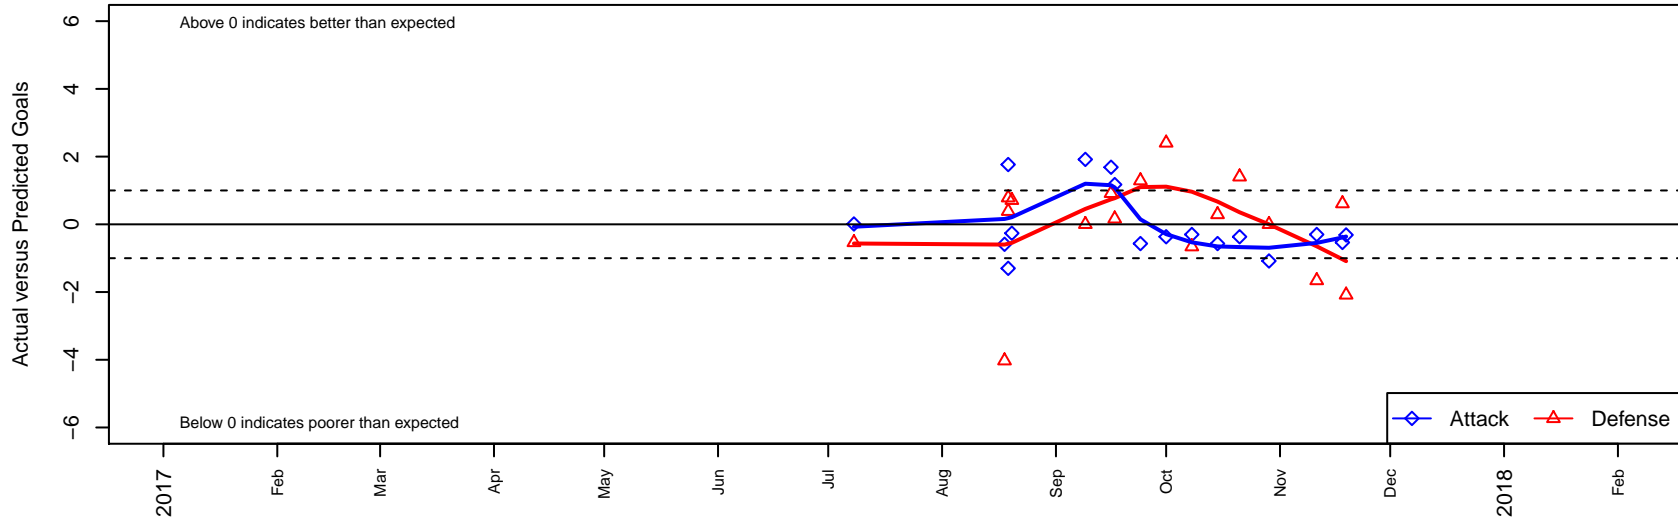

# PCU Red 1 G04

Portland City United SC  
Portland, OR  
G04 total strength=1403  
attack=6.76 defense=9.66  
fall league = PTT G04 Premier Red

alt names used:  
PCU 04G  
PCU 04G RED  
PCU 04G Red 1

Venues played:  
2017 PCU Summer Classic U13-U14 Gold  
2017 NW Champions Cup GIRLS 04  
2017 PTT G04 Premier Red

**PCU Red 1 G04**  
Dots are actual minus expected GF (blue circles) and GA (red triangles).  
Blue line is smoothed change in attack strength. Red is smoothed change in defense strength.

**attack and defense variance (black dot)  
relative to other teams  
and top 10 in region**